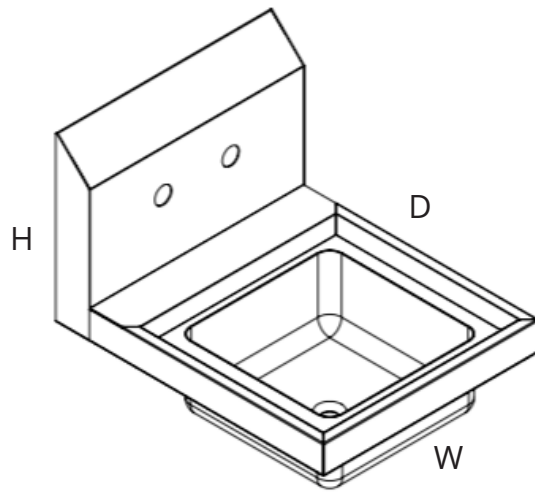

### STANDARD FEATURES

- **Material:** 18 Gauge 300 Series Stainless Steel
- **Sidesplash:** N/A
- **Blacksplash:** 6"H with 2" Return
- **Faucet Mount:** Backsplash
- **Basket Drain:** 1 1/2" (Included)
- **Faucet:** 6" Gooseneck
- **NSF Certified:** Yes

### CONSTRUCTION

- **Sink and Bowl:** 18 Gauge 300 Stainless Steel
- **TOP:** 18 Gauge Stainless Steel

**KHS17**

Shown with 6" Gooseneck Faucet

Model	Product ID	Overall Size			Bowl Dimensions			Qty Per Box
		W	D	H	W	D	H	
<b>KHS9</b>	946746	13"	16"	13"	9"	9"	4"	1
<b>KHS17</b>	955063	17"	15"	13"	14"	10"	5"	1