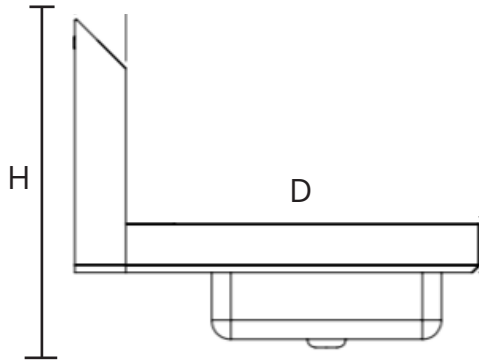

### STANDARD FEATURES

- **Material:** 18 Gauge 300 Series Stainless Steel
- **Sidesplash:** N/A
- **Blacksplash:** 6"H with 2" Return
- **Faucet Mount:** Backsplash
- **Basket Drain:** 1 1/2" (Included)
- **Faucet:** 6" Gooseneck
- **NSF Certified:** Yes

### CONSTRUCTION

- **Sink and Bowl:** 18 Gauge 300 Stainless Steel
- **TOP:** 18 Gauge Stainless Steel

**KHS17**

Shown with 6" Gooseneck Faucet

Model	Product ID	Overall Size			Bowl Dimensions			Qty Per Box
		W	D	H	W	D	H	
<b>KHS9</b>	946746	13"	16"	13"	9"	9"	4"	1
<b>KHS17</b>	955063	17"	15"	13"	14"	10"	5"	1