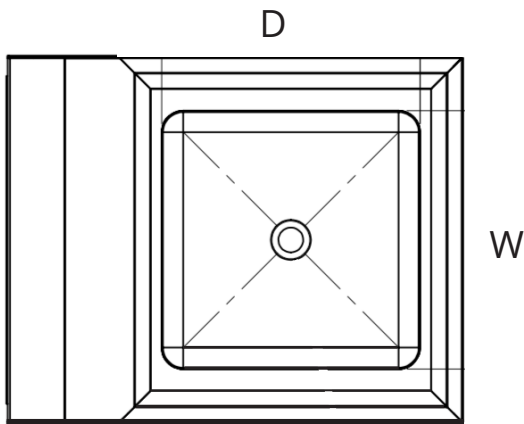

KINTERA™

WALL MOUNTED HAND SINK - S/S

STANDARD FEATURES

- **Material:** 18 Gauge 300 Series Stainless Steel
- **Sidesplash:** Dual
- **Blacksplash:** 6"H with 2" Return
- **Faucet Mount:** Backsplash
- **Basket Drain:** 1 1/2" (Included)
- **Faucet:** 6" Gooseneck
- **NSF Certified:** Yes

CONSTRUCTION

- **Sink and Bowl:** 18 Gauge 300 Stainless Steel
- **TOP:** 18 Gauge Stainless Steel

KHS17SP

Shown with 6" Gooseneck Faucet

Model	Product ID	Overall Size			Bowl Dimensions			Qty Per Box
		W	D	H	W	D	H	
KHS9SP	946747	13"	16"	13"	9"	9"	4"	1
KHS17SP	946744	17"	15"	13"	14"	10"	5"	1