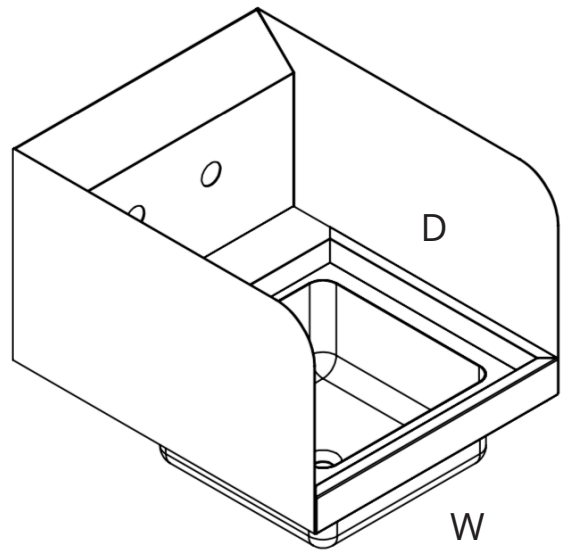

KINTERA™

WALL MOUNTED HAND SINK - S/S

STANDARD FEATURES

- **Material:** 18 Gauge 300 Series Stainless Steel
- **Sidesplash:** Dual
- **Blacksplash:** 6"H with 2" Return
- **Faucet Mount:** Backsplash
- **Basket Drain:** 1 1/2" (Included)
- **Faucet:** 6" Gooseneck
- **NSF Certified:** Yes

CONSTRUCTION

- **Sink and Bowl:** 18 Gauge 300 Stainless Steel
- **TOP:** 18 Gauge Stainless Steel

KHS17SP

Shown with 6" Gooseneck Faucet

Model	Product ID	Overall Size			Bowl Dimensions			Qty Per Box
		W	D	H	W	D	H	
KHS9SP	946747	13"	16"	13"	9"	9"	4"	1
KHS17SP	946744	17"	15"	13"	14"	10"	5"	1