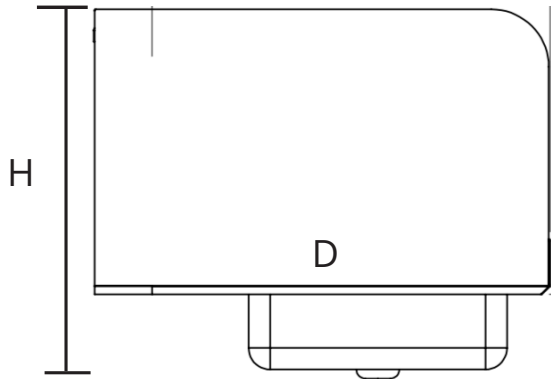

KINTERA™

WALL MOUNTED HAND SINK - S/S

STANDARD FEATURES

- **Material:** 18 Gauge 300 Series Stainless Steel
- **Sidesplash:** Dual
- **Blacksplash:** 6"H with 2" Return
- **Faucet Mount:** Backsplash
- **Basket Drain:** 1 1/2" (Included)
- **Faucet:** 6" Gooseneck
- **NSF Certified:** Yes

CONSTRUCTION

- **Sink and Bowl:** 18 Gauge 300 Stainless Steel
- **TOP:** 18 Gauge Stainless Steel

KHS17SP

Shown with 6" Gooseneck Faucet

Model	Product ID	Overall Size			Bowl Dimensions			Qty Per Box
		W	D	H	W	D	H	
KHS9SP	946747	13"	16"	13"	9"	9"	4"	1
KHS17SP	946744	17"	15"	13"	14"	10"	5"	1